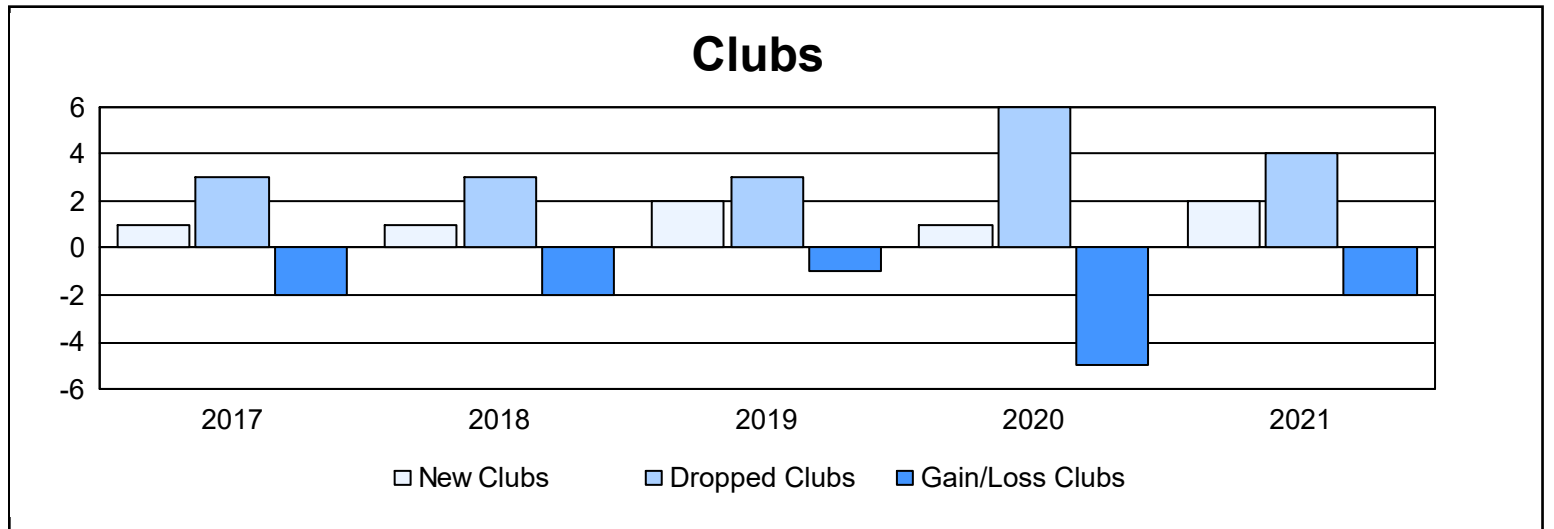

Year	New Clubs	Dropped Clubs	Gain/ Loss Clubs	New Members	Charter Members	Reinstate Members	Transfer Members	Total Member Added	Total Members Dropped	Gain/ Loss Members
2016-2017	1	3	-2	183	31	9	8	231	207	24
2017-2018	1	3	-2	163	26	4	4	197	181	16
2018-2019	2	3	-1	100	54	10	4	168	158	10
2019-2020	1	6	-5	89	25	16	3	133	193	-60
2020-2021	2	4	-2	41	51	11	12	115	281	-166
<b>Average</b>	<b>1</b>	<b>4</b>	<b>-2</b>	<b>115</b>	<b>37</b>	<b>10</b>	<b>6</b>	<b>169</b>	<b>204</b>	<b>-35</b>

### Membership Composition June 2021 Cumulative