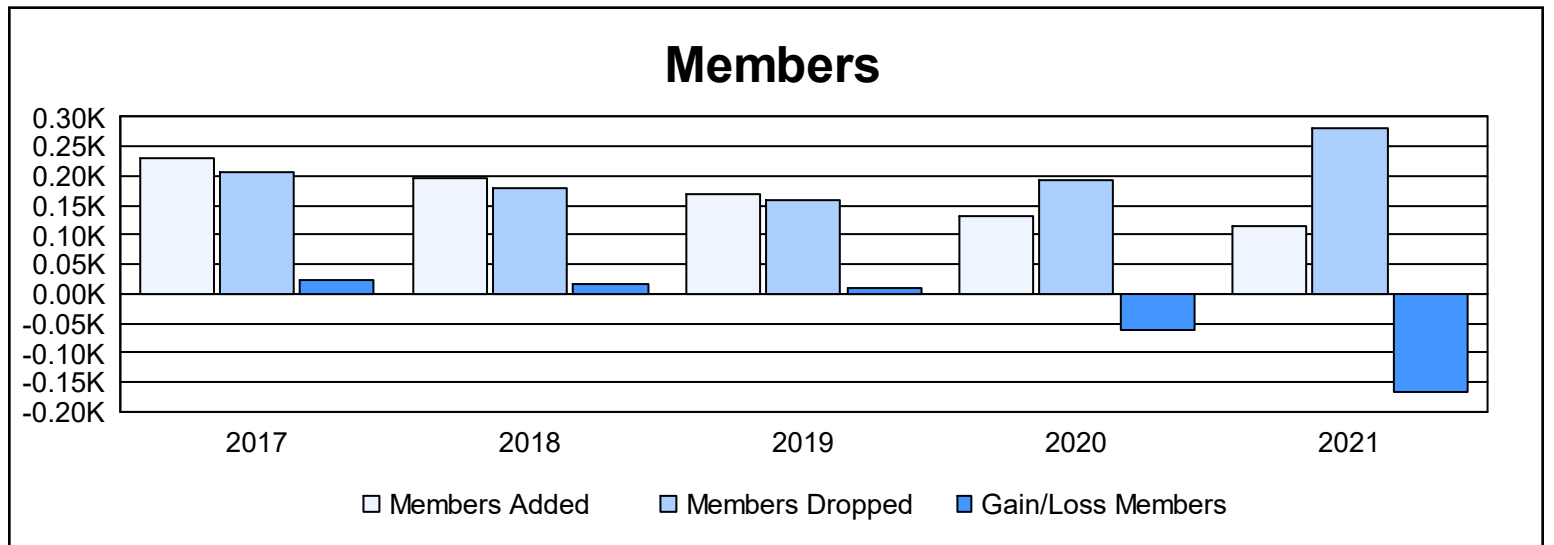

Year	New Clubs	Dropped Clubs	Gain/ Loss Clubs	New Members	Charter Members	Reinstate Members	Transfer Members	Total Member Added	Total Members Dropped	Gain/ Loss Members
2016-2017	1	3	-2	183	31	9	8	231	207	24
2017-2018	1	3	-2	163	26	4	4	197	181	16
2018-2019	2	3	-1	100	54	10	4	168	158	10
2019-2020	1	6	-5	89	25	16	3	133	193	-60
2020-2021	2	4	-2	41	51	11	12	115	281	-166
<b>Average</b>	<b>1</b>	<b>4</b>	<b>-2</b>	<b>115</b>	<b>37</b>	<b>10</b>	<b>6</b>	<b>169</b>	<b>204</b>	<b>-35</b>

### Membership Composition June 2021 Cumulative