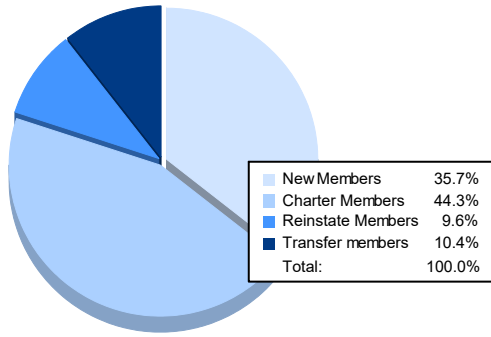

Year	New Clubs	Dropped Clubs	Gain/ Loss Clubs	New Members	Charter Members	Reinstate Members	Transfer Members	Total Member Added	Total Members Dropped	Gain/ Loss Members
2016-2017	1	3	-2	183	31	9	8	231	207	24
2017-2018	1	3	-2	163	26	4	4	197	181	16
2018-2019	2	3	-1	100	54	10	4	168	158	10
2019-2020	1	6	-5	89	25	16	3	133	193	-60
2020-2021	2	4	-2	41	51	11	12	115	281	-166
<b>Average</b>	<b>1</b>	<b>4</b>	<b>-2</b>	<b>115</b>	<b>37</b>	<b>10</b>	<b>6</b>	<b>169</b>	<b>204</b>	<b>-35</b>

### Membership Composition June 2021 Cumulative